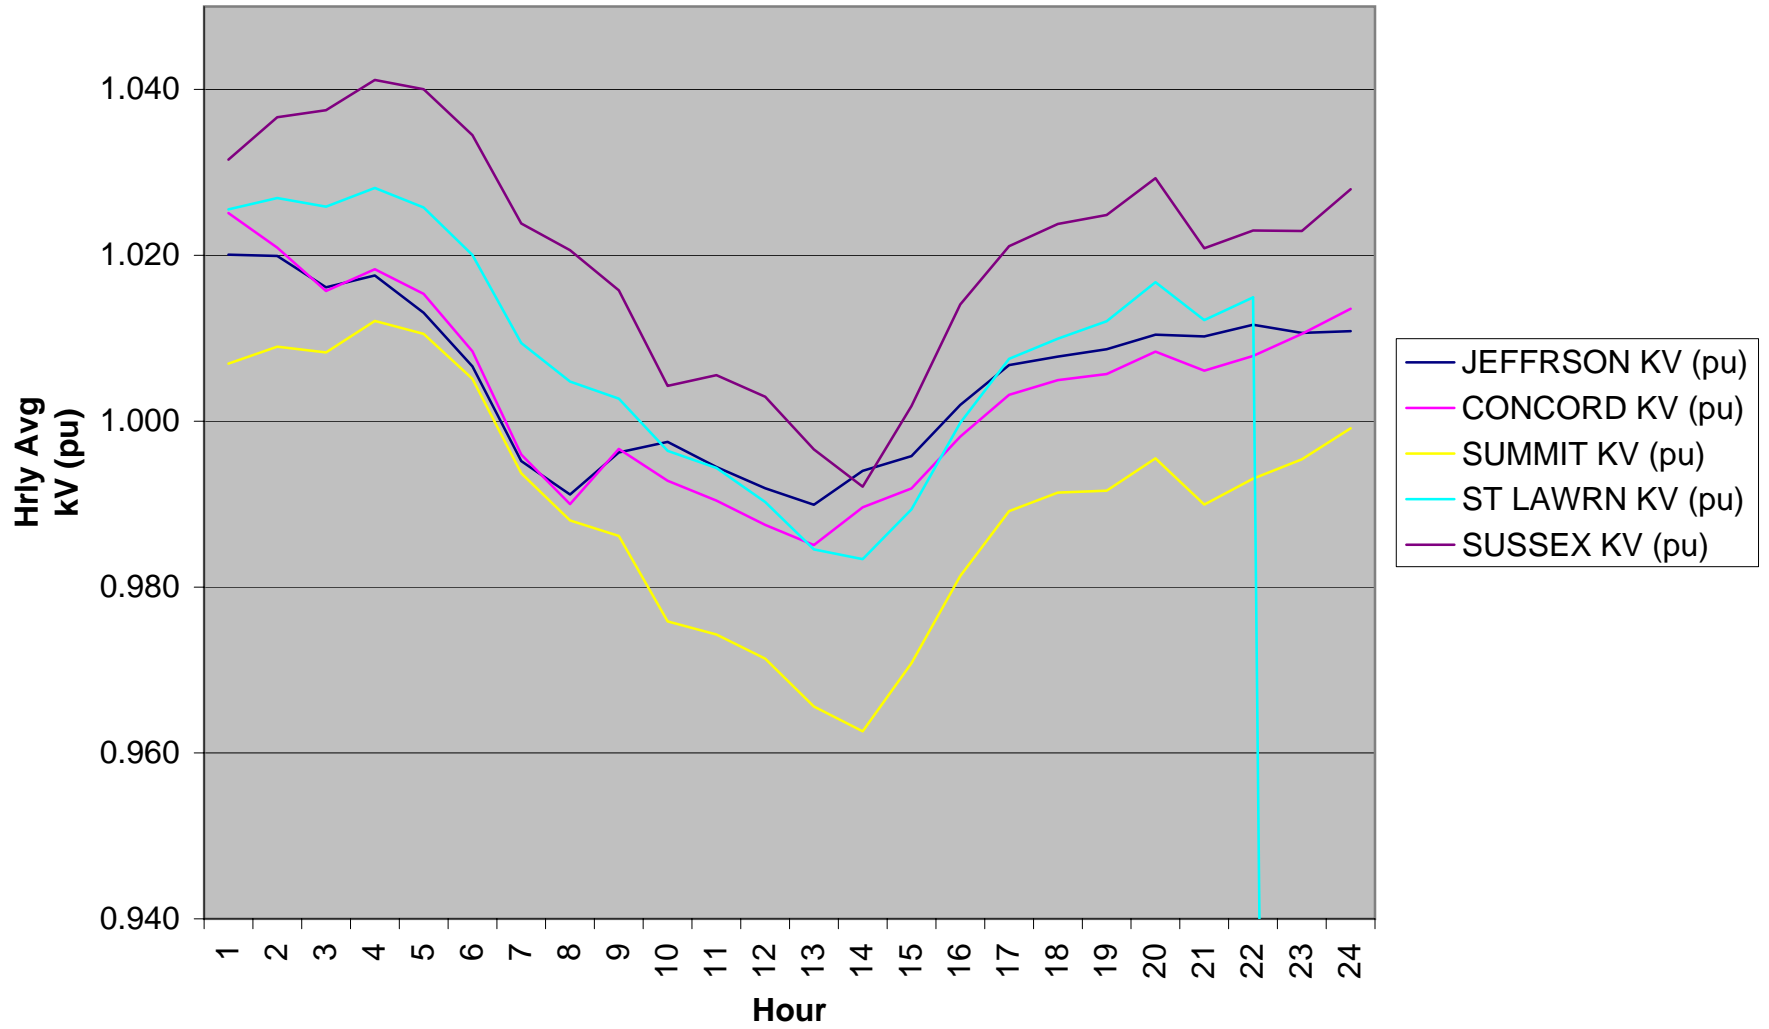

Thursday 7/7/2005	JEFFRSON	CONCORD	SUMMIT KV	ST LAWRN	SUSSEX KV	SAUK- MAPLE	STLAW- HARTFD	ROCKDL- LAKCAM	MRLHLS- SUMMT	GVILL- TAMRCK	DPLNVL- WKSHA	CONCORD TOT. GEN	GERMANT TOT. GEN.
Time	KV (pu) Hrly Avg	KV (pu) Hrly Avg	(pu) Hrly Avg	KV (pu) Hrly Avg	(pu) Hrly Avg	Hrly Avg	Hrly Avg	Hrly Avg	Hrly Avg	Hrly Avg	Hrly Avg	Hrly Avg	Hrly Avg
07/07/2005 00:00:00	1.018	1.017	1.007	1.019	1.019	76.43	44.39	53.88	16.01	71.90	0.00	0.4	0.5
07/07/2005 01:00:00	1.019	1.019	1.009	1.024	1.023	74.52	41.10	53.78	10.29	64.51	0.00	0.4	0.4
07/07/2005 02:00:00	1.020	1.016	1.007	1.024	1.022	74.26	42.22	50.97	6.86	61.15	0.00	0.4	0.5
07/07/2005 03:00:00	1.021	1.018	1.008	1.026	1.023	74.20	41.13	47.29	3.02	59.76	0.00	0.4	0.5
07/07/2005 04:00:00	1.017	1.016	1.006	1.024	1.021	68.84	34.24	53.70	10.46	61.17	0.00	0.4	0.4
07/07/2005 05:00:00	1.014	1.015	1.006	1.022	1.020	54.82	16.81	65.33	33.62	68.81	0.00	0.4	0.5
07/07/2005 06:00:00	1.010	1.011	1.003	1.016	1.018	59.18	15.86	77.14	44.80	81.66	0.00	0.4	0.5
07/07/2005 07:00:00	1.005	1.007	1.000	1.012	1.018	62.15	12.42	95.33	60.18	90.13	0.00	0.4	0.5
07/07/2005 08:00:00	0.995	0.996	0.990	1.004	1.010	63.57	8.93	112.19	72.40	95.46	0.00	0.4	0.4
07/07/2005 09:00:00	0.992	0.994	0.987	1.003	1.008	65.05	7.73	120.59	83.36	97.57	0.00	0.4	0.5
07/07/2005 10:00:00	0.993	0.993	0.986	1.003	1.009	68.69	11.40	125.53	92.29	101.93	0.00	0.4	0.4
07/07/2005 11:00:00	0.996	0.994	0.985	1.002	1.012	79.33	20.89	131.32	86.11	105.75	0.00	0.4	0.4
07/07/2005 12:00:00	1.000	0.995	0.987	1.003	1.018	80.43	16.03	147.42	80.30	103.54	0.00	0.4	0.5
07/07/2005 13:00:00	1.002	0.995	0.986	1.000	1.016	88.37	19.80	157.41	66.91	102.75	0.00	0.4	0.4
07/07/2005 14:00:00	1.002	0.996	0.987	1.001	1.017	85.23	12.65	176.57	70.38	102.08	0.00	0.4	0.4
07/07/2005 15:00:00	1.005	0.998	0.989	1.004	1.019	85.89	15.09	176.65	70.45	103.26	0.00	0.4	0.5
07/07/2005 16:00:00	1.008	1.001	0.993	1.008	1.022	84.08	13.62	179.13	70.93	102.81	0.00	0.5	0.5
07/07/2005 17:00:00	1.008	1.003	0.994	1.010	1.025	79.35	9.92	183.55	73.72	99.92	0.00	0.5	0.5
07/07/2005 18:00:00	1.011	1.009	1.002	1.014	1.029	79.44	24.53	152.84	81.78	104.71	0.00	0.4	0.5
07/07/2005 19:00:00	1.013	1.012	1.004	1.014	1.027	76.00	25.03	145.19	81.71	102.10	0.00	0.5	0.5
07/07/2005 20:00:00	1.013	1.013	1.005	1.016	1.028	80.65	36.69	116.38	77.62	105.82	0.00	0.4	0.5
07/07/2005 21:00:00	1.005	1.007	0.999	1.012	1.023	72.87	31.48	112.00	77.96	110.11	0.00	0.5	0.4
07/07/2005 22:00:00	1.009	1.009	1.001	1.014	1.023	57.42	15.40	102.45	69.94	95.41	0.00	0.5	0.5
07/07/2005 23:00:00	1.017	1.015	1.007	1.018	1.026	54.29	13.02	85.30	51.13	79.74	0.00	0.5	0.5

7/25/05 MW Flows into Study Area

7/25/05 Study Area Voltages